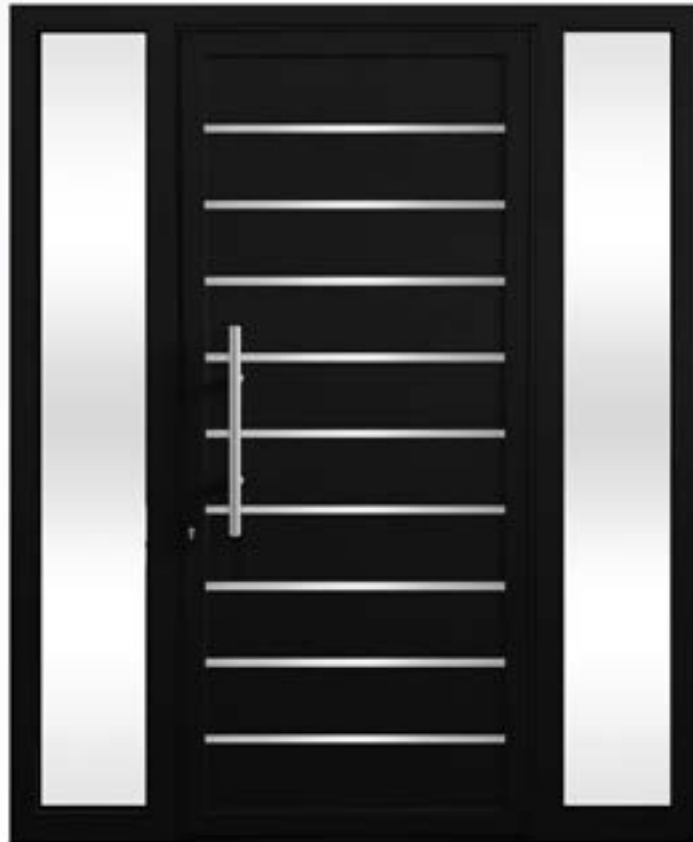

DOOR MODEL NAME

SEMI GLOSS WHITE WH-08