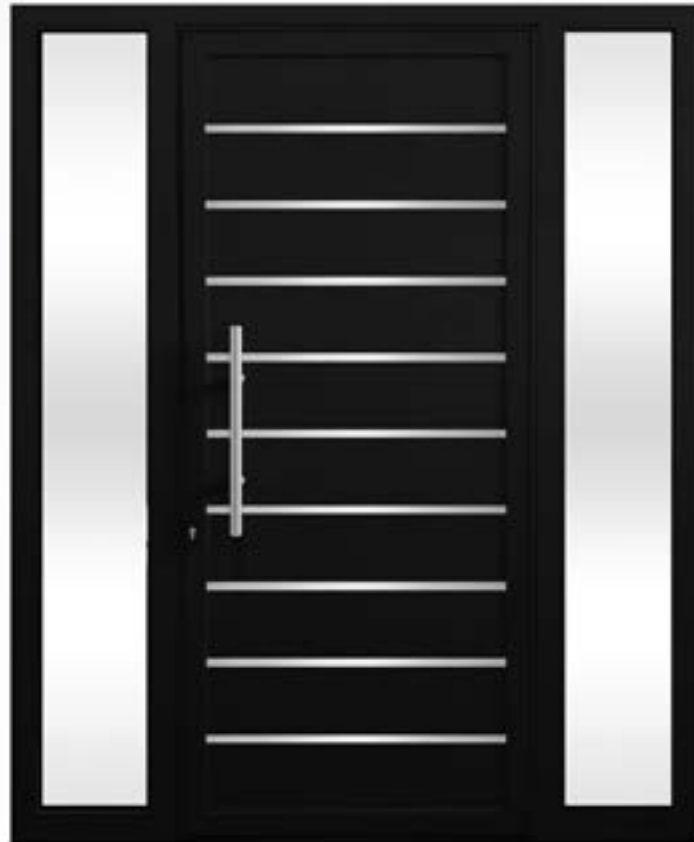

DOOR MODEL NAME

SEMI GLOSS WHITE WH-08