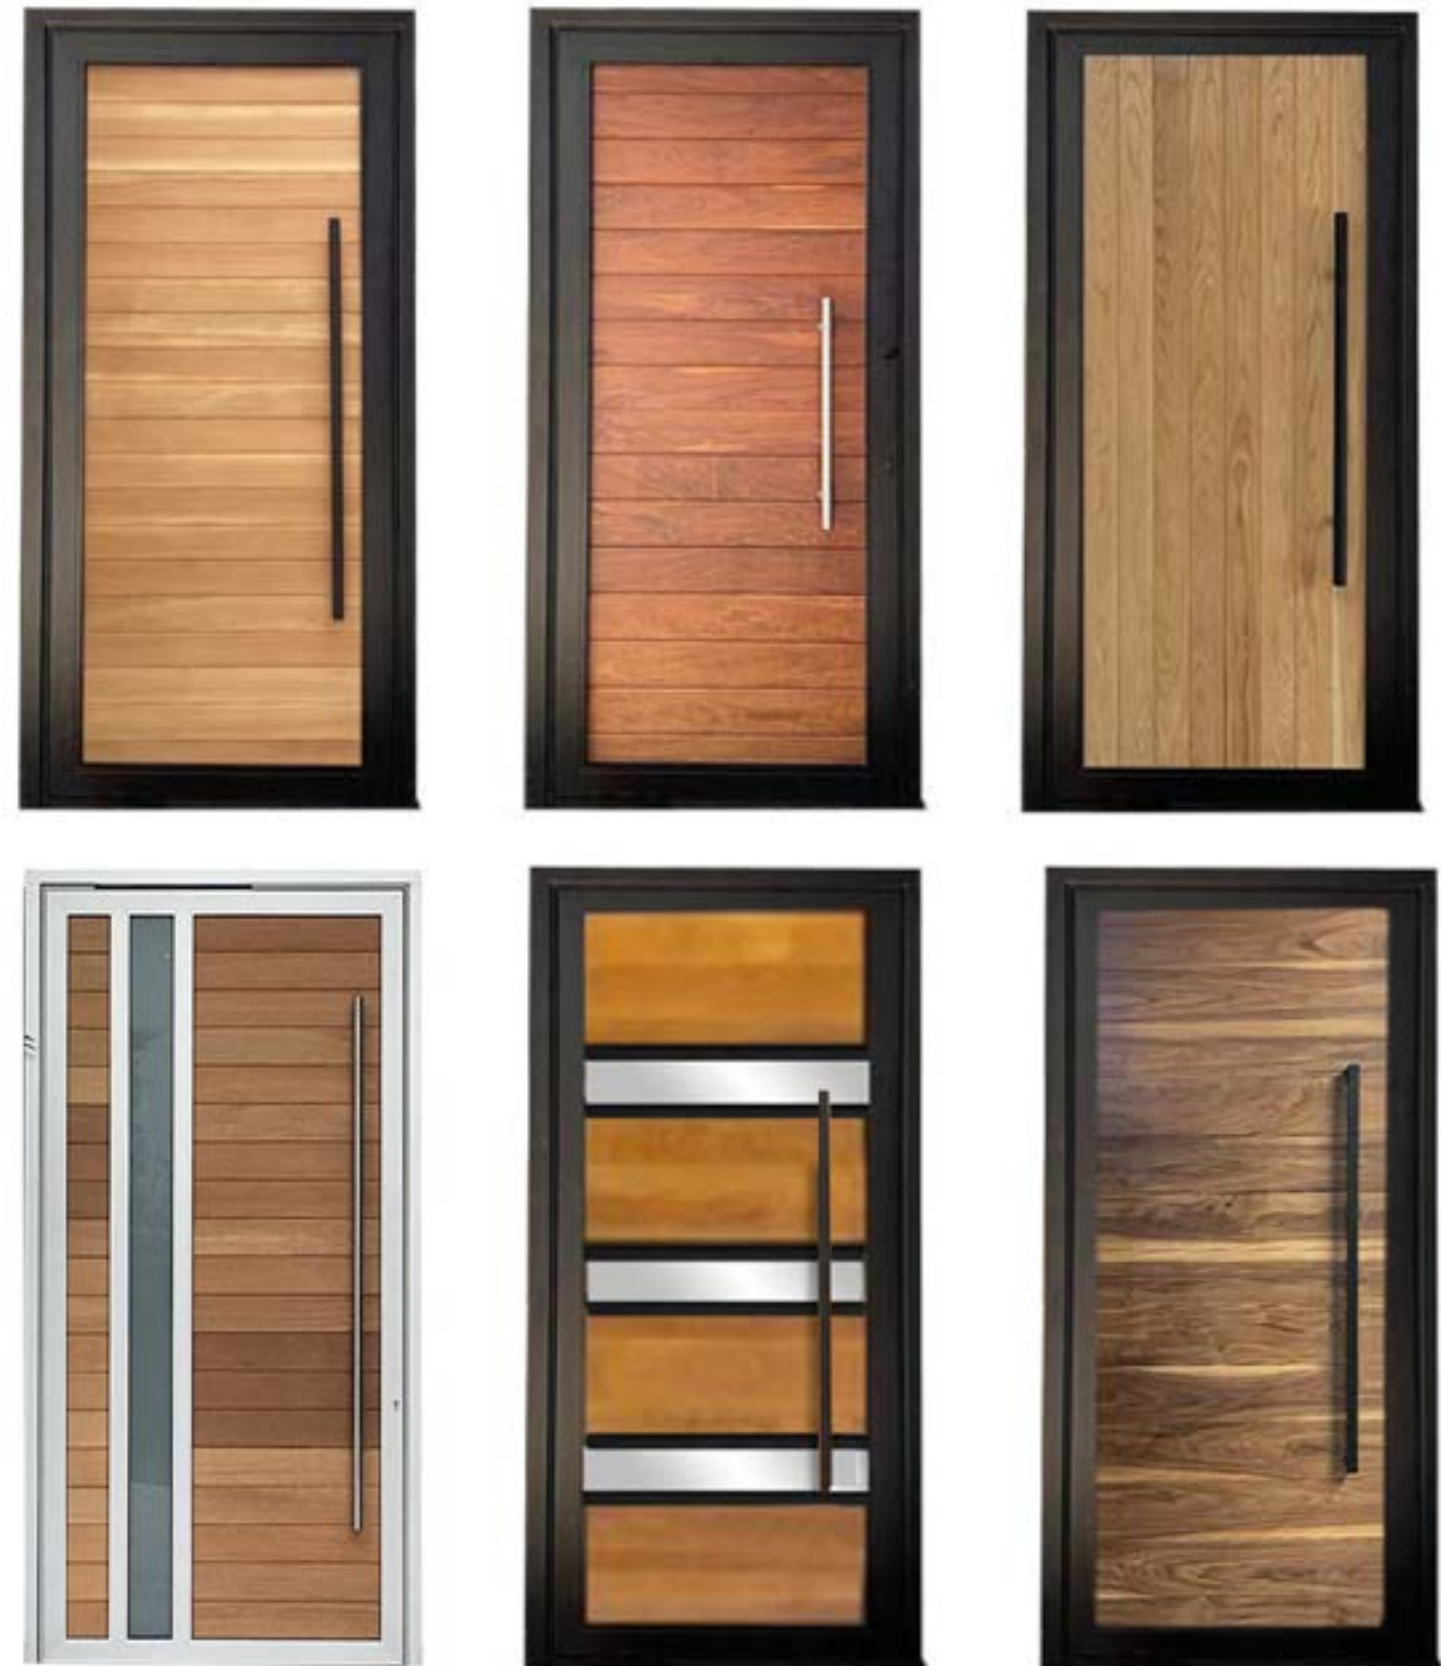

STATEMENT DOORS
Aluminium frame with wood insert. Built to your specific design.

All doors shown are custom statement aluminium framed doors.
Optional jamb black/clear anodized or wood.